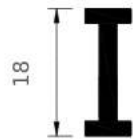

TOP VIEW

SINGLE BAR
CROSS SECTION

STANDARD:

- Spacers 17 mm.
- Distance between the bars - 13 mm.
- Spacers made of black PVC.

OPTION:

Spacers are available in other colours and size:

- grey 13 mm, 8 mm.

Maximum length of one grille section is 6 m.

GRILLE TYPE	COLOUR	ORDER CODE
Roll-up grille, double T-bar profile - natural aluminium	Natural aluminium	ZDW-1,8/B/L
	Satin	ZADWS-1,8/B/L
Roll-up grille, double T-bar profile - anodized aluminium	Stainless steel	ZADWST-1,8/B/L
	Gold	ZADWZ-1,8/B/L
	Black	ZADWC-1,8/B/L